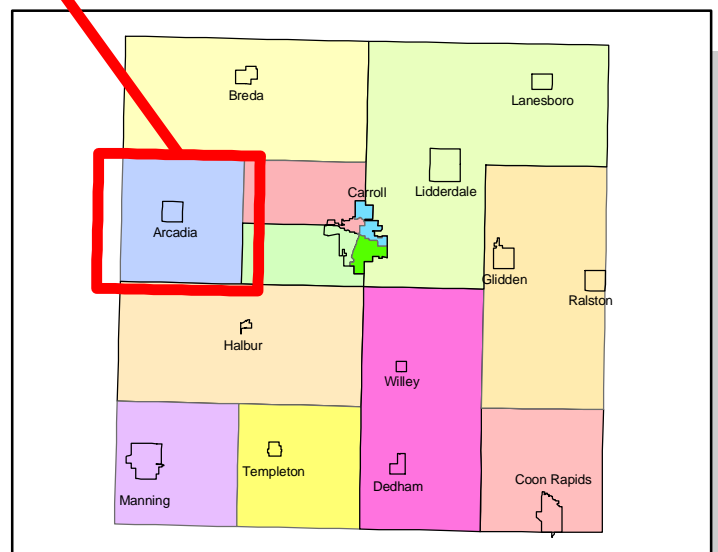

CARROLL COUNTY IOWA VOTING PRECINCTS

Legend

Voting Precincts

Name

- Arcadia
- Carroll Ward 1
- North Half Maple River & Carroll Ward 2
- South Half of Maple River & Carroll Ward 3
- Carroll Ward 4
- Eden
- Ewoldt
- Glidden - Richland
- Pleasant Valley - Newton
- Sheridan - Grant - Jasper
- Union
- Washington-Roselle
- Wheatland-Kniest