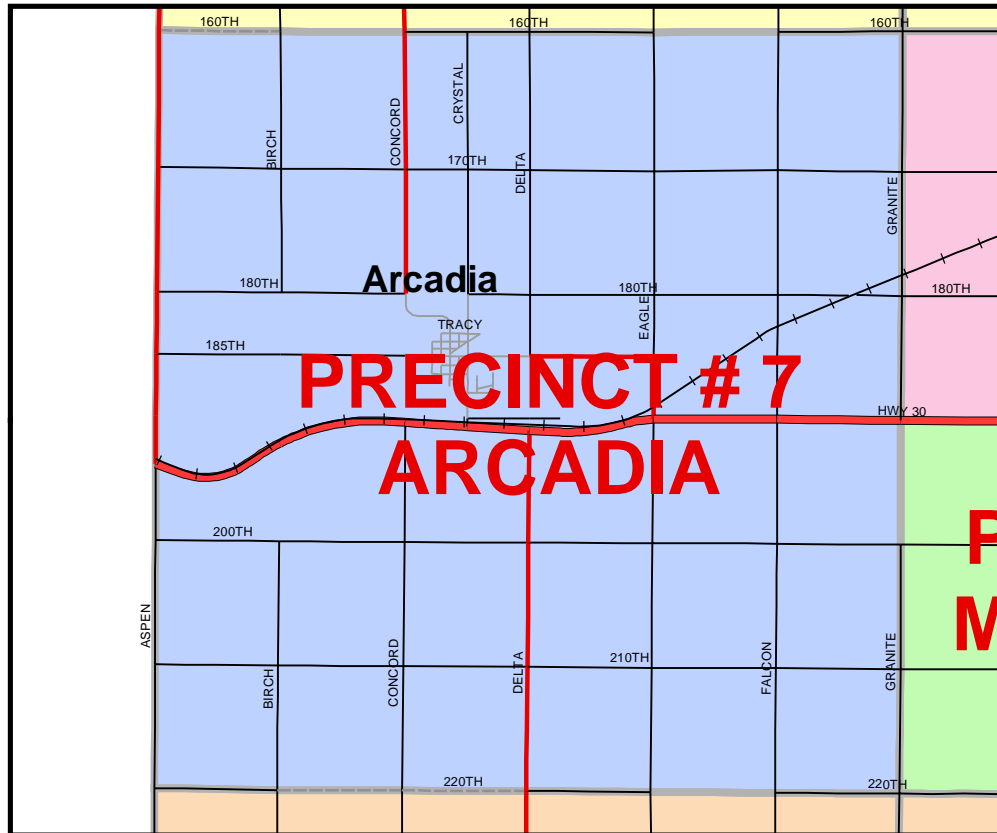

CARROLL COUNTY IOWA VOTING PRECINCTS

Legend

Voting Precincts

Name

- Arcadia
- Carroll Ward 1
- North Half Maple River & Carroll Ward 2
- South Half of Maple River & Carroll Ward 3
- Carroll Ward 4
- Eden
- Ewoldt
- Glidden - Richland
- Pleasant Valley - Newton
- Sheridan - Grant - Jasper
- Union
- Washington-Roselle
- Wheatland-Kniest