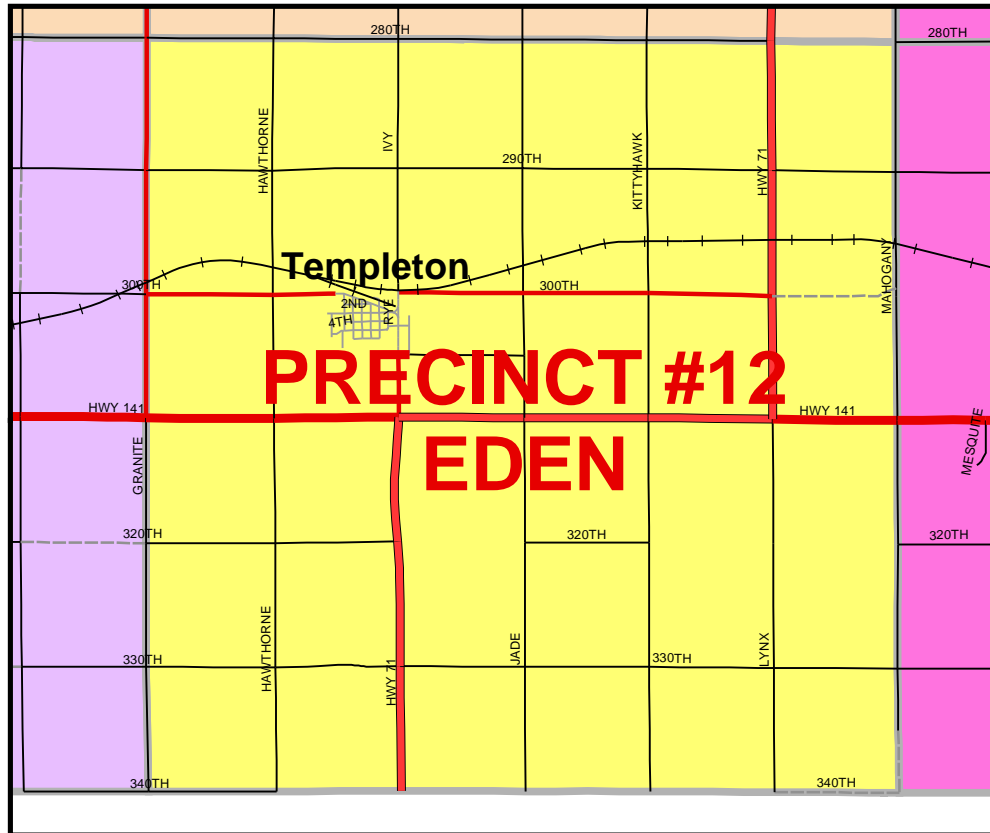

CARROLL COUNTY IOWA VOTING PRECINCTS

Legend

Voting Precincts

Name

- Arcadia
- Carroll Ward 1
- North Half Maple River & Carroll Ward 2
- South Half of Maple River & Carroll Ward 3
- Carroll Ward 4
- Eden
- Ewoldt
- Glidden - Richland
- Pleasant Valley - Newton
- Sheridan - Grant - Jasper
- Union
- Washington-Roselle
- Wheatland-Kniest