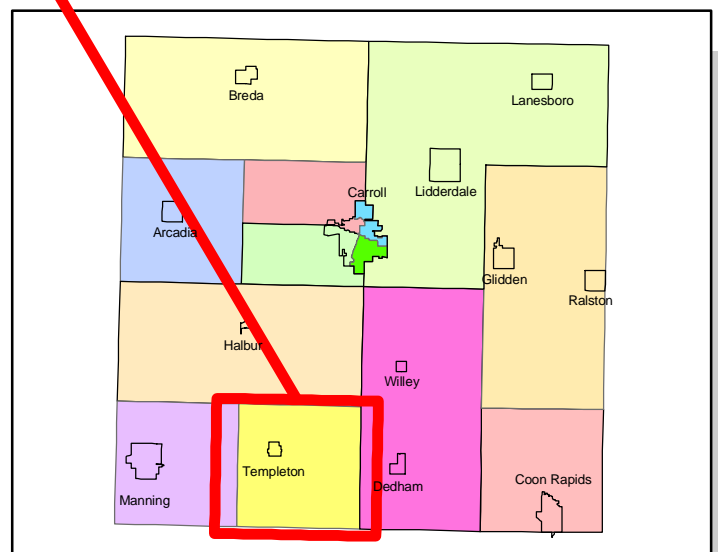

CARROLL COUNTY IOWA VOTING PRECINCTS

Legend

Voting Precincts

Name

- Arcadia
- Carroll Ward 1
- North Half Maple River & Carroll Ward 2
- South Half of Maple River & Carroll Ward 3
- Carroll Ward 4
- Eden
- Ewoldt
- Glidden - Richland
- Pleasant Valley - Newton
- Sheridan - Grant - Jasper
- Union
- Washington-Roselle
- Wheatland-Kniest