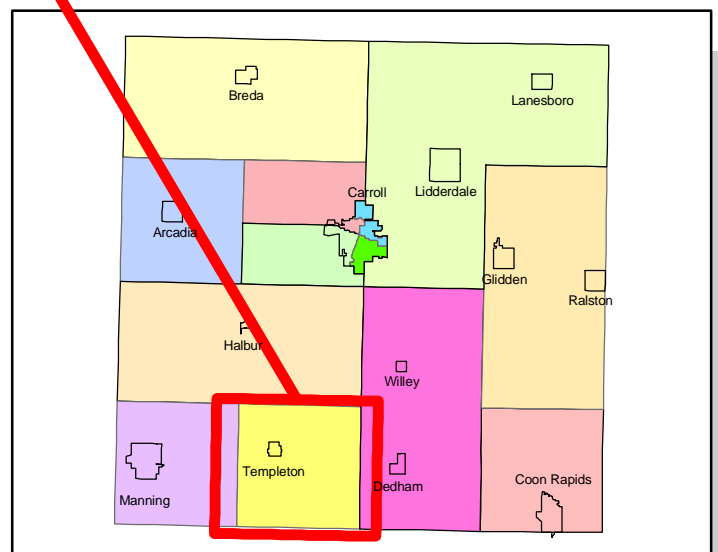

# CARROLL COUNTY IOWA VOTING PRECINCTS

## Legend

### Voting Precincts

#### Name

- Arcadia
- Carroll Ward 1
- North Half Maple River & Carroll Ward 2
- South Half of Maple River & Carroll Ward 3
- Carroll Ward 4
- Eden
- Ewoldt
- Glidden - Richland
- Pleasant Valley - Newton
- Sheridan - Grant - Jasper
- Union
- Washington-Roselle
- Wheatland-Kniest