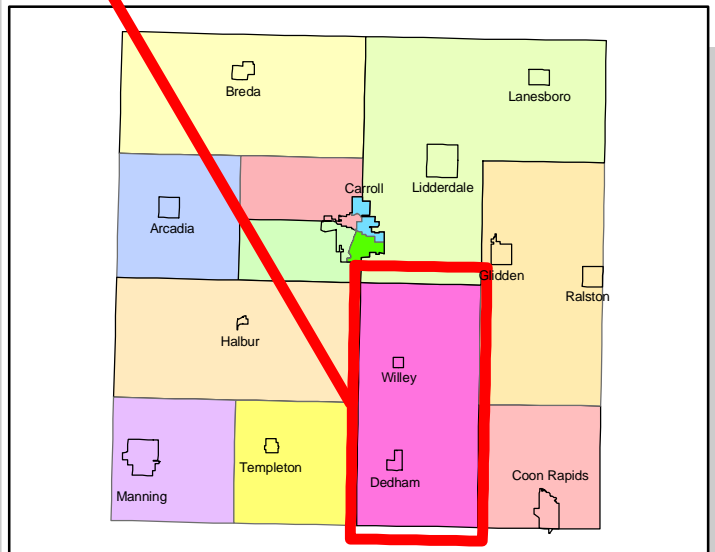

# CARROLL COUNTY IOWA VOTING PRECINCTS

## Legend

### Voting Precincts

#### Name

- Arcadia
- Carroll Ward 1
- North Half Maple River & Carroll Ward 2
- South Half of Maple River & Carroll Ward 3
- Carroll Ward 4
- Eden
- Ewoldt
- Glidden - Richland
- Pleasant Valley - Newton
- Sheridan - Grant - Jasper
- Union
- Washington-Roselle
- Wheatland-Kniest