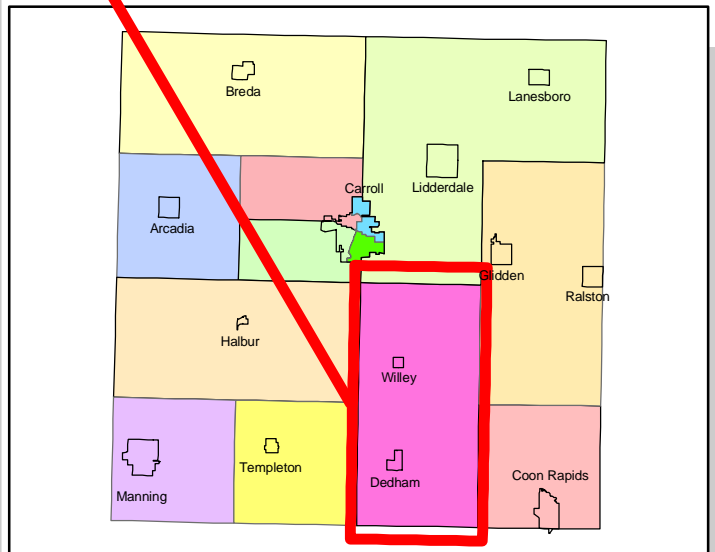

CARROLL COUNTY

IOWA

VOTING PRECINCTS

Legend

Voting Precincts

Name

- Arcadia
- Carroll Ward 1
- North Half Maple River & Carroll Ward 2
- South Half of Maple River & Carroll Ward 3
- Carroll Ward 4
- Eden
- Ewoldt
- Glidden - Richland
- Pleasant Valley - Newton
- Sheridan - Grant - Jasper
- Union
- Washington-Roselle
- Wheatland-Kniest