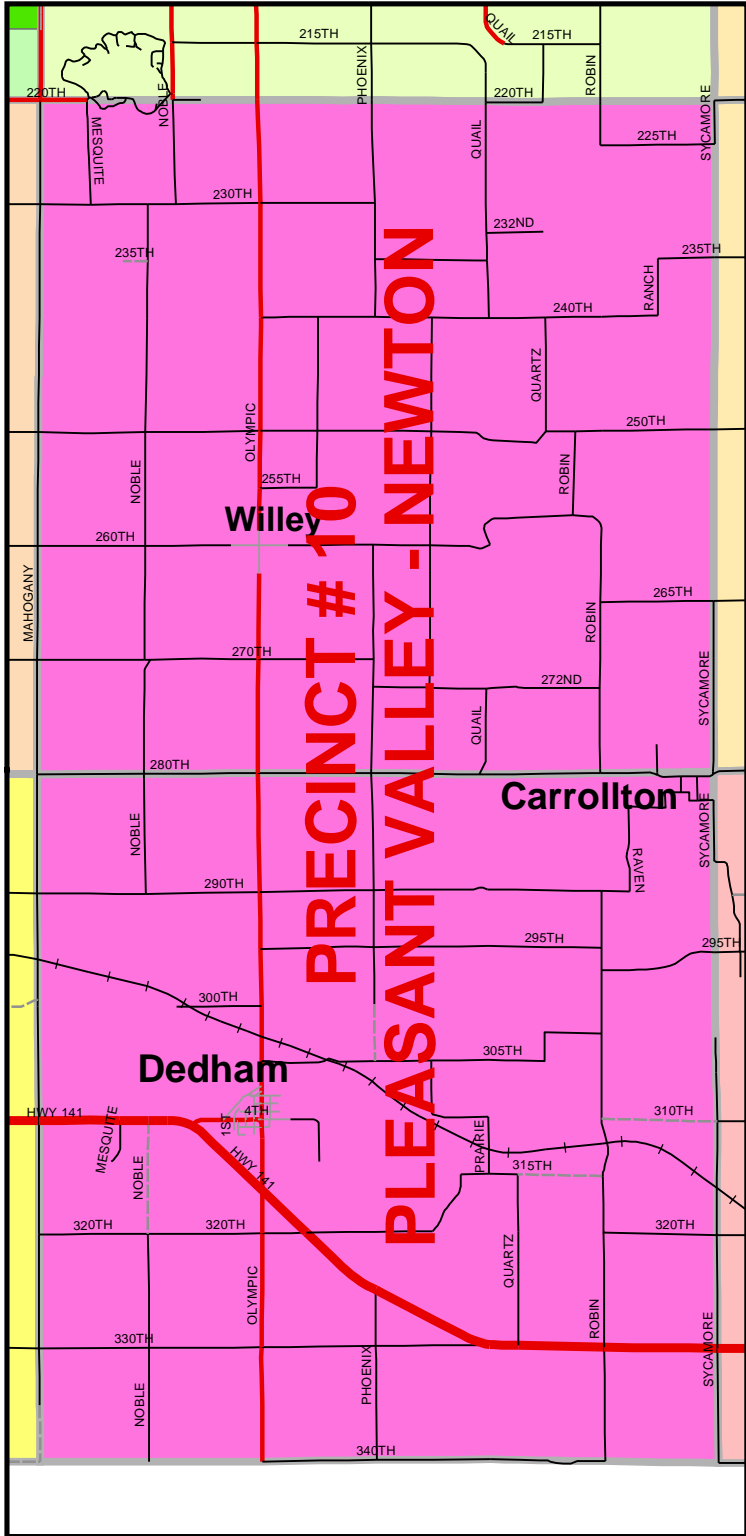

# CARROLL COUNTY IOWA VOTING PRECINCTS

## Legend

### Voting Precincts

#### Name

- Arcadia
- Carroll Ward 1
- North Half Maple River & Carroll Ward 2
- South Half of Maple River & Carroll Ward 3
- Carroll Ward 4
- Eden
- Ewoldt
- Glidden - Richland
- Pleasant Valley - Newton
- Sheridan - Grant - Jasper
- Union
- Washington-Roselle
- Wheatland-Kniest