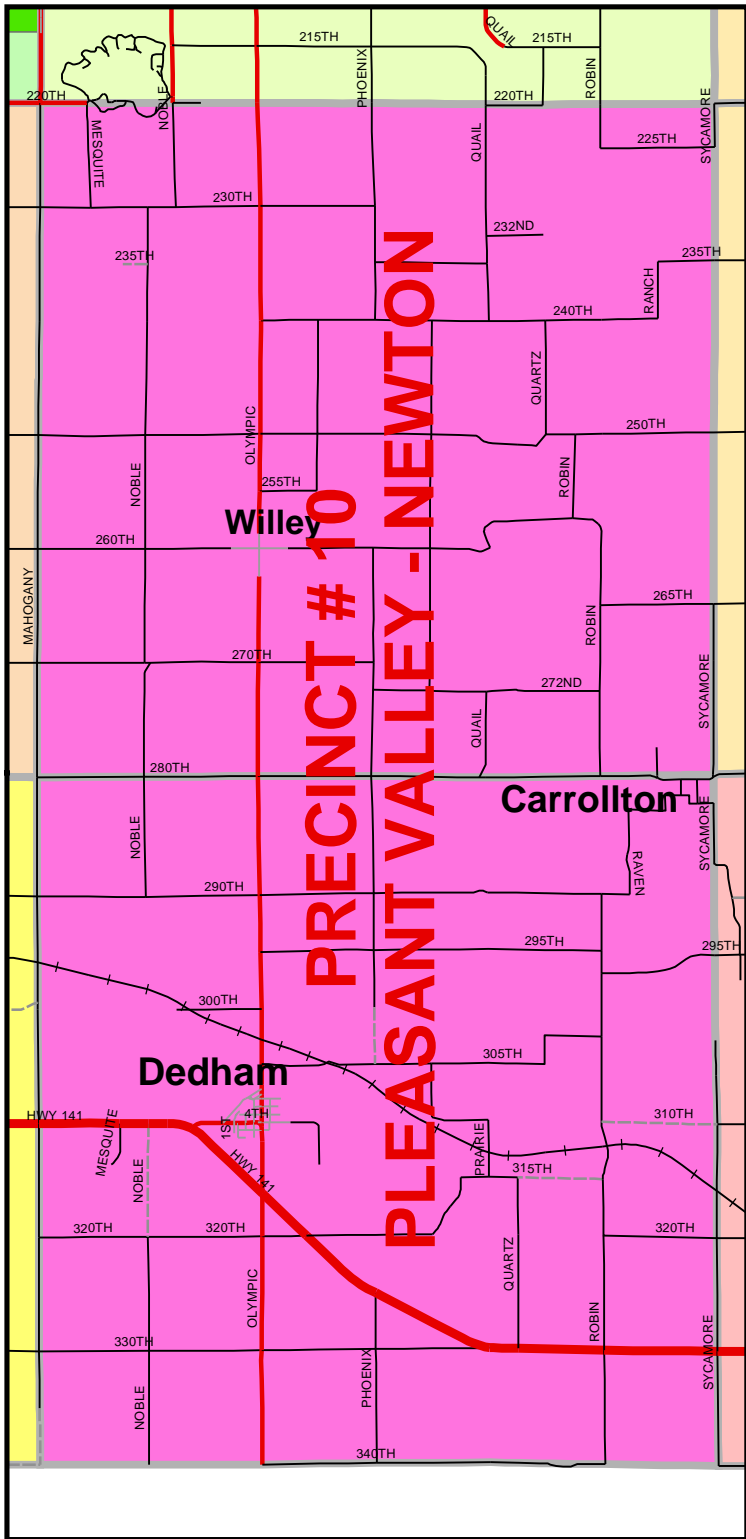

CARROLL COUNTY

IOWA

VOTING PRECINCTS

Legend

Voting Precincts

Name

- Arcadia
- Carroll Ward 1
- North Half Maple River & Carroll Ward 2
- South Half of Maple River & Carroll Ward 3
- Carroll Ward 4
- Eden
- Ewoldt
- Glidden - Richland
- Pleasant Valley - Newton
- Sheridan - Grant - Jasper
- Union
- Washington-Roselle
- Wheatland-Kniest

Effective Date:
January 1, 2012

Map Created by the Carroll County GIS Department
114 East 6th St., Carroll, Iowa (712) 792-1022
Website - www.co.carroll.ia.us E-Mail - infotech@co.carroll.ia.us