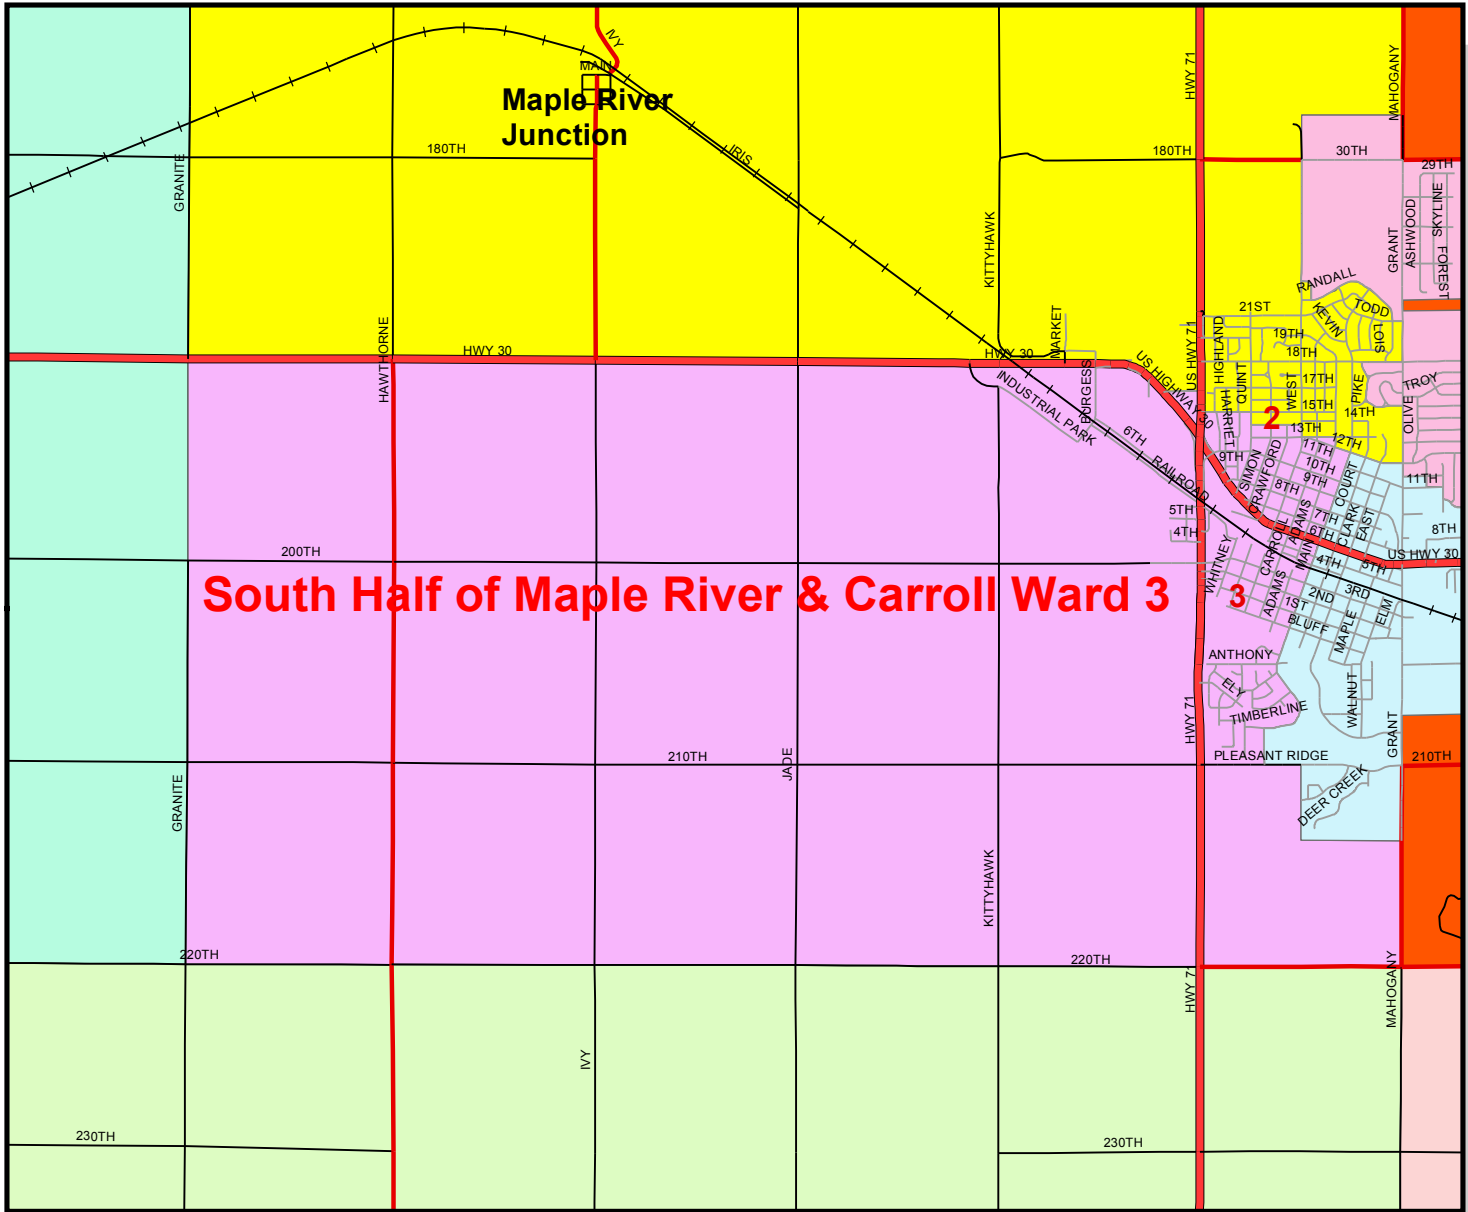

CARROLL COUNTY IOWA VOTING PRECINCTS

Legend

Voting Precincts 2012

Name

- Arcadia
- Carroll Ward 1
- Carroll Ward 4
- Eden
- Ewoldt
- Glidden - Richland
- North Half Maple River & Carroll Ward 2
- Pleasant Valley - Newton
- Sheridan - Grant - Jasper
- South Half of Maple River & Carroll Ward 3
- Union
- Washington-Roselle
- Wheatland-Kniest