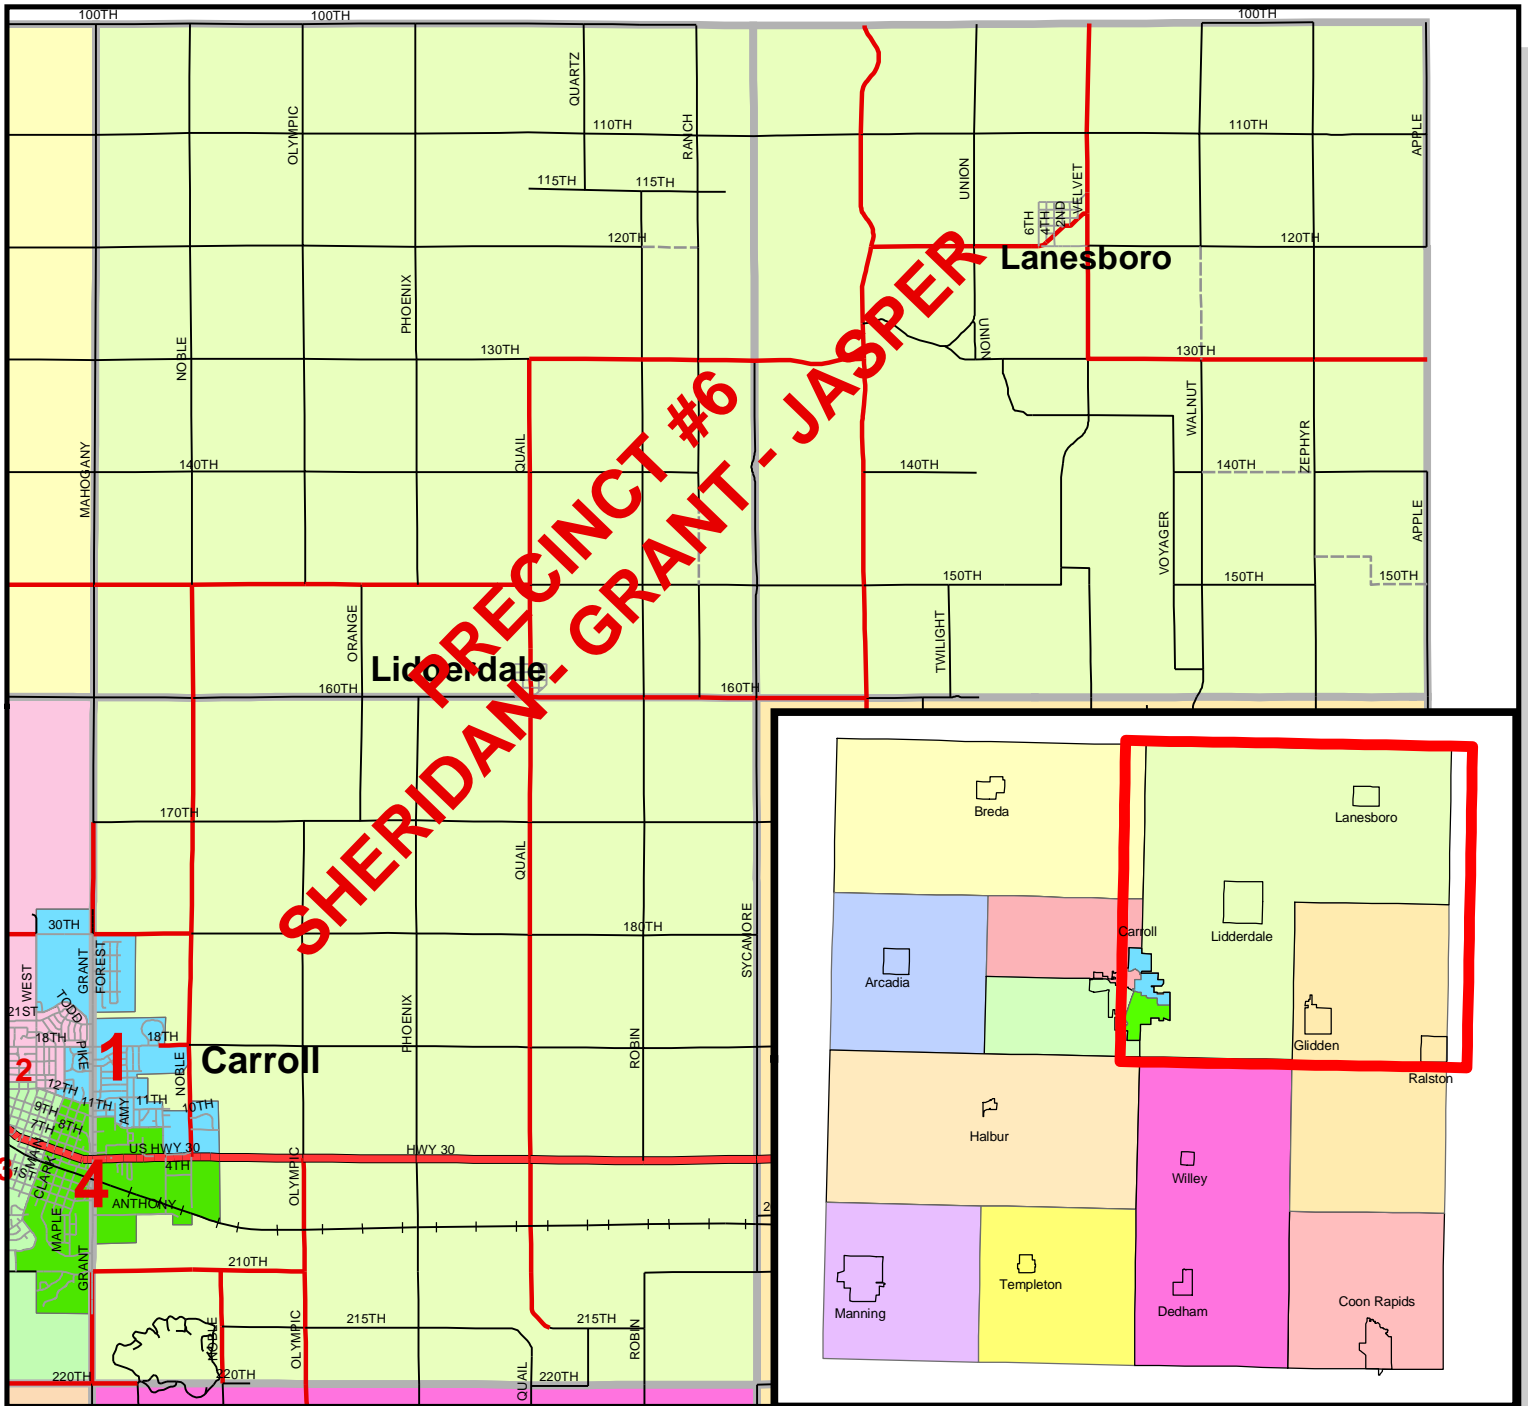

## Legend

### Voting Precincts

#### Name

- Arcadia
- Carroll Ward 1
- North Half Maple River & Carroll Ward 2
- South Half of Maple River & Carroll Ward 3
- Carroll Ward 4
- Eden
- Ewoldt
- Glidden - Richland
- Pleasant Valley - Newton
- Sheridan - Grant - Jasper
- Union
- Washington-Roselle
- Wheatland-Kniest