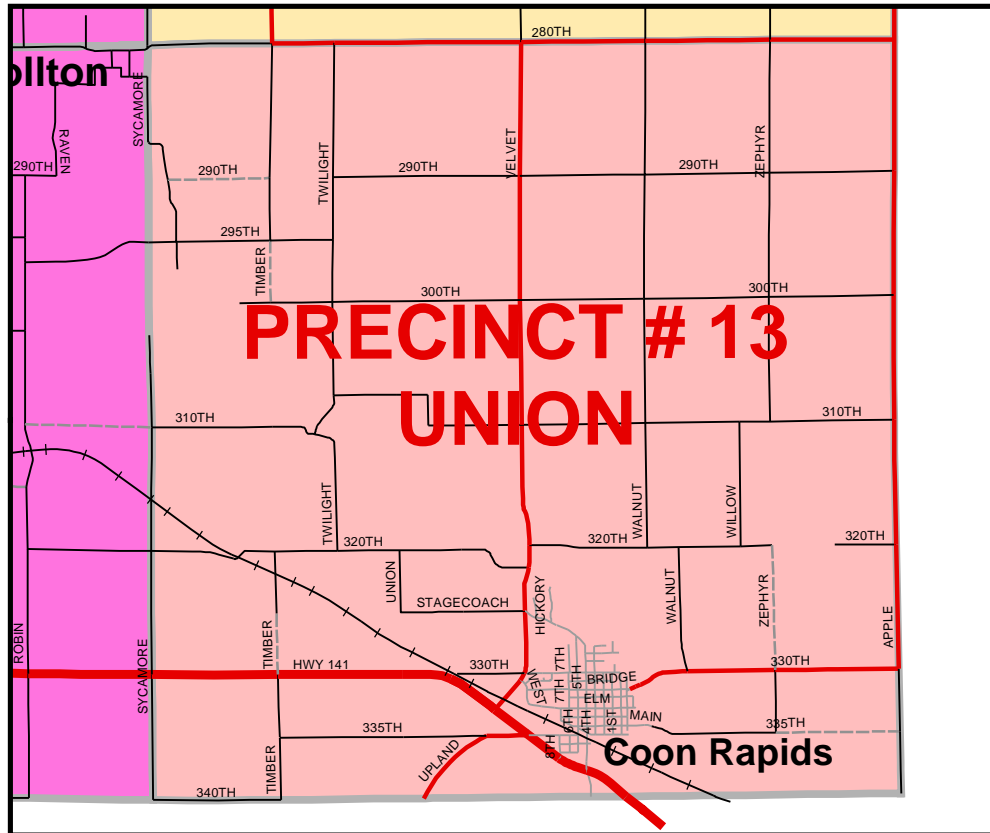

# CARROLL COUNTY IOWA VOTING PRECINCTS

## Legend

### Voting Precincts

#### Name

- Arcadia
- Carroll Ward 1
- North Half Maple River & Carroll Ward 2
- South Half of Maple River & Carroll Ward 3
- Carroll Ward 4
- Eden
- Ewoldt
- Glidden - Richland
- Pleasant Valley - Newton
- Sheridan - Grant - Jasper
- Union
- Washington-Roselle
- Wheatland-Kniest