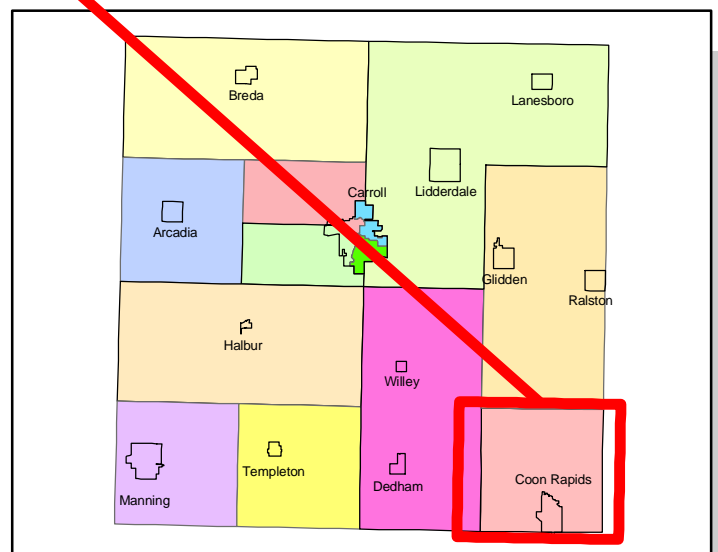

# CARROLL COUNTY IOWA VOTING PRECINCTS

## Legend

### Voting Precincts

#### Name

- Arcadia
- Carroll Ward 1
- North Half Maple River & Carroll Ward 2
- South Half of Maple River & Carroll Ward 3
- Carroll Ward 4
- Eden
- Ewoldt
- Glidden - Richland
- Pleasant Valley - Newton
- Sheridan - Grant - Jasper
- Union
- Washington-Roselle
- Wheatland-Kniest