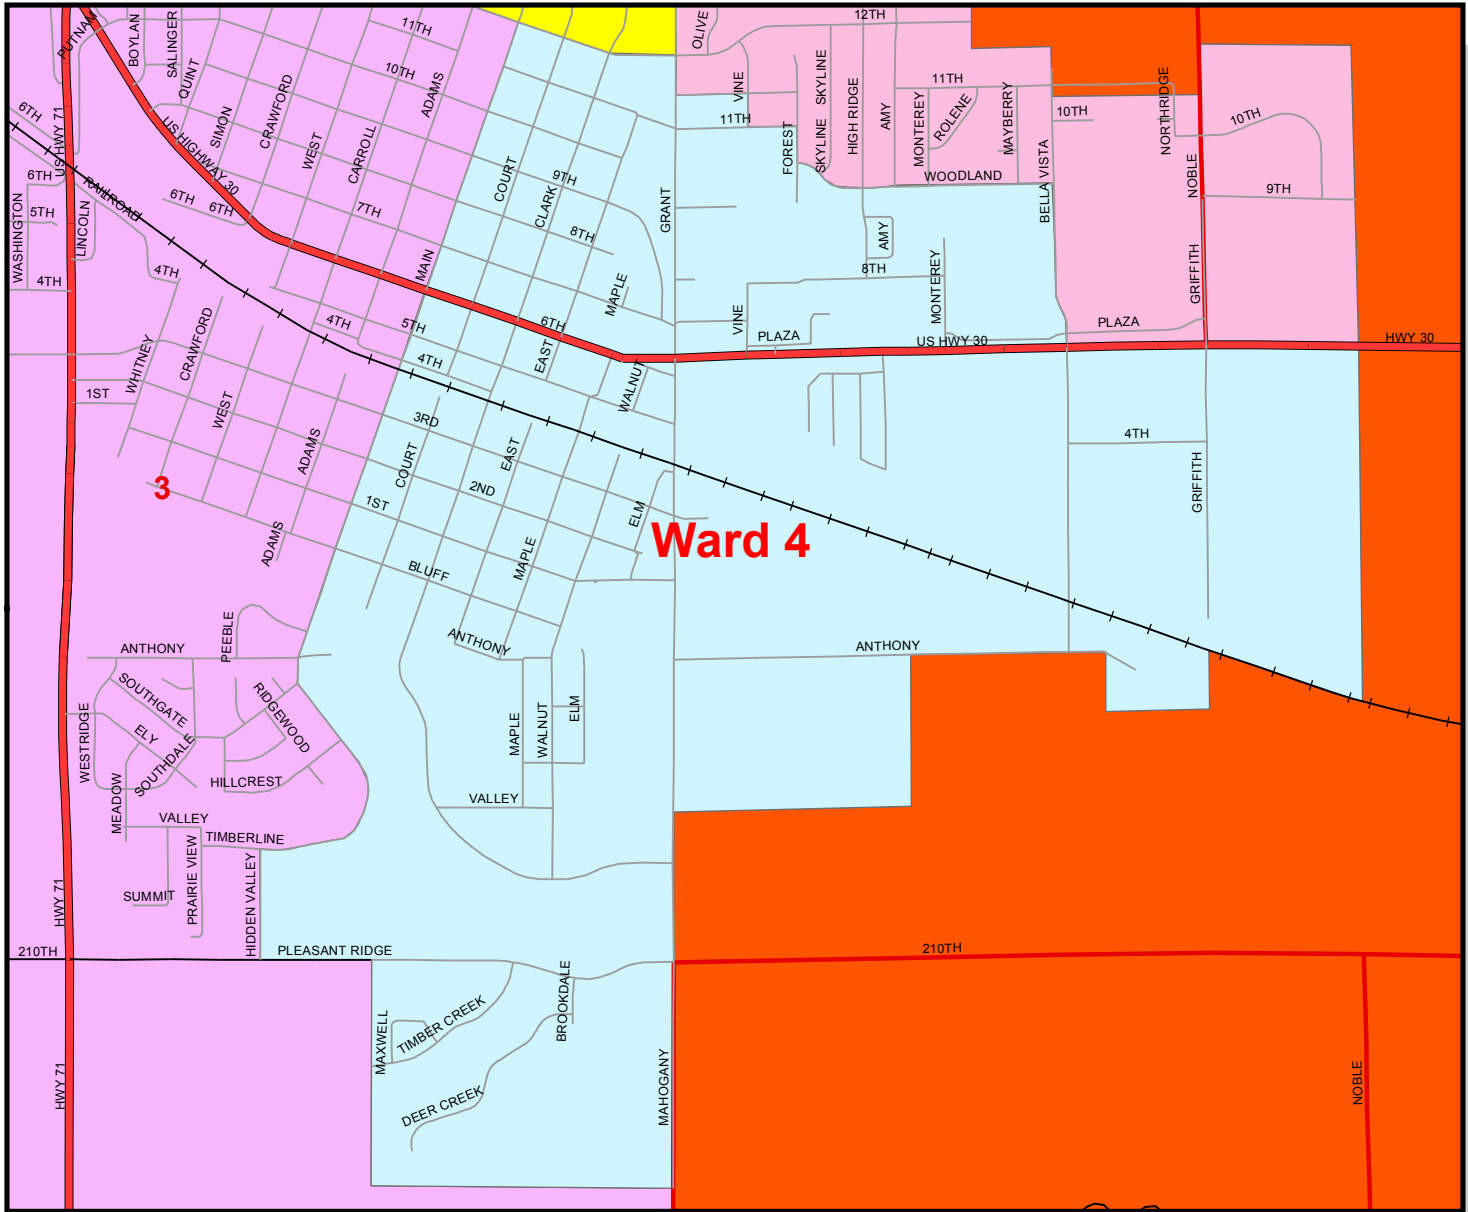

# CARROLL COUNTY IOWA VOTING PRECINCTS

## Legend

### Voting Precincts 2012

#### Name

- Arcadia
- Carroll Ward 1
- Carroll Ward 4
- Eden
- Ewoldt
- Glidden - Richland
- North Half Maple River & Carroll Ward 2
- Pleasant Valley - Newton
- Sheridan - Grant - Jasper
- South Half of Maple River & Carroll Ward 3
- Union
- Washington-Roselle
- Wheatland-Kniest