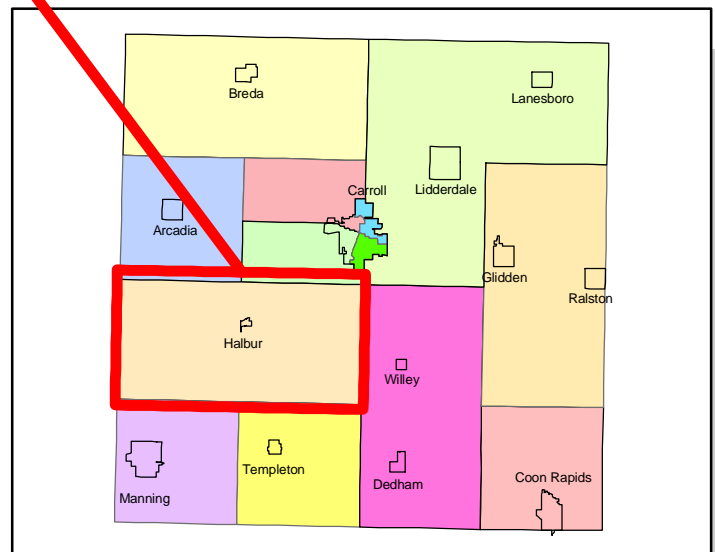

CARROLL COUNTY IOWA VOTING PRECINCTS

Legend

Voting Precincts

Name

- Arcadia
- Carroll Ward 1
- North Half Maple River & Carroll Ward 2
- South Half of Maple River & Carroll Ward 3
- Carroll Ward 4
- Eden
- Ewoldt
- Glidden - Richland
- Pleasant Valley - Newton
- Sheridan - Grant - Jasper
- Union
- Washington-Roselle
- Wheatland-Kniest