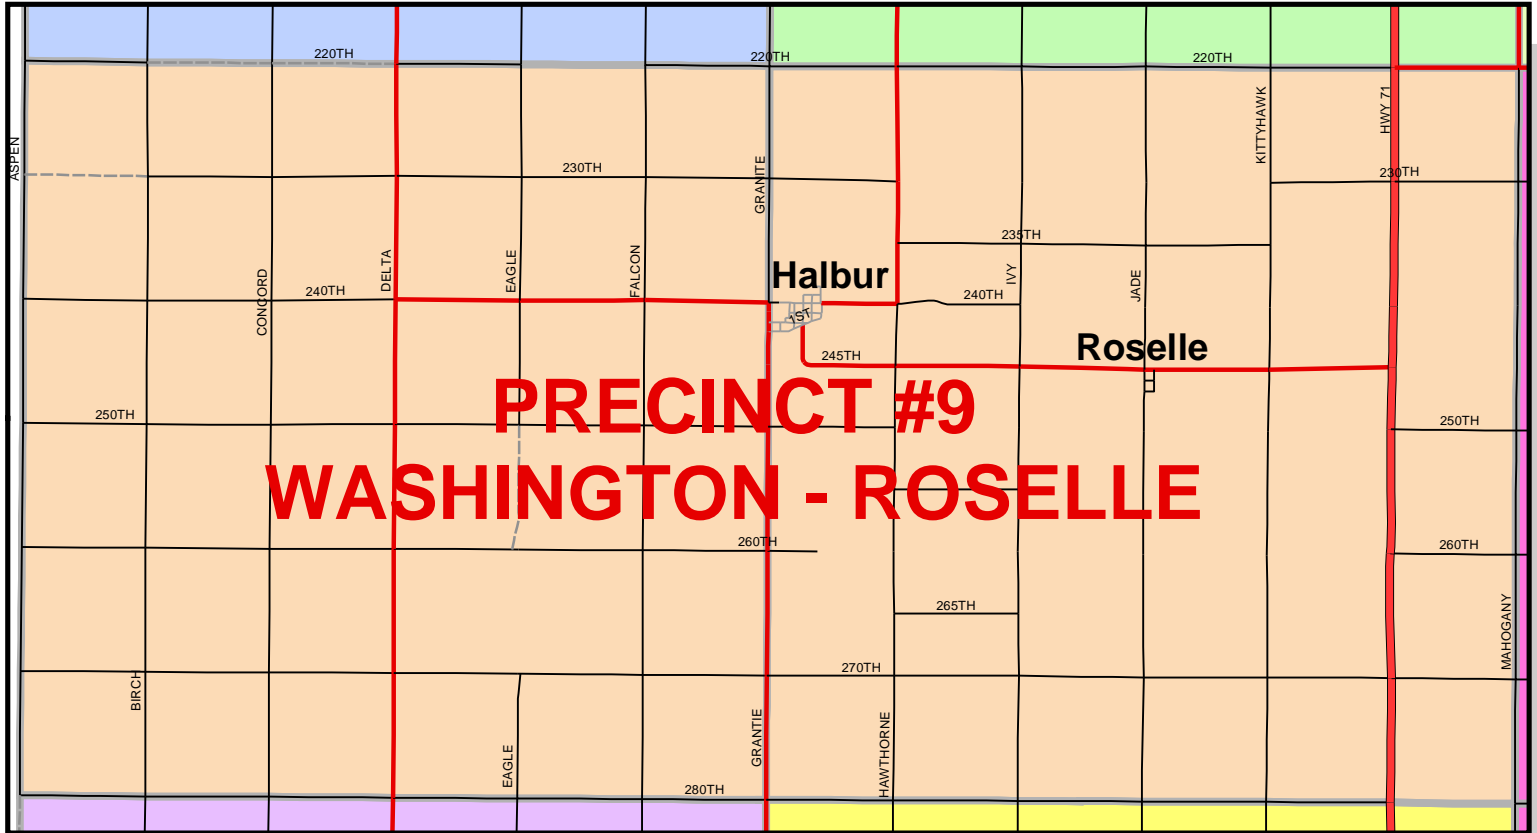

CARROLL COUNTY IOWA VOTING PRECINCTS

Legend

Voting Precincts

Name

- Arcadia
- Carroll Ward 1
- North Half Maple River & Carroll Ward 2
- South Half of Maple River & Carroll Ward 3
- Carroll Ward 4
- Eden
- Ewoldt
- Glidden - Richland
- Pleasant Valley - Newton
- Sheridan - Grant - Jasper
- Union
- Washington-Roselle
- Wheatland-Kniest