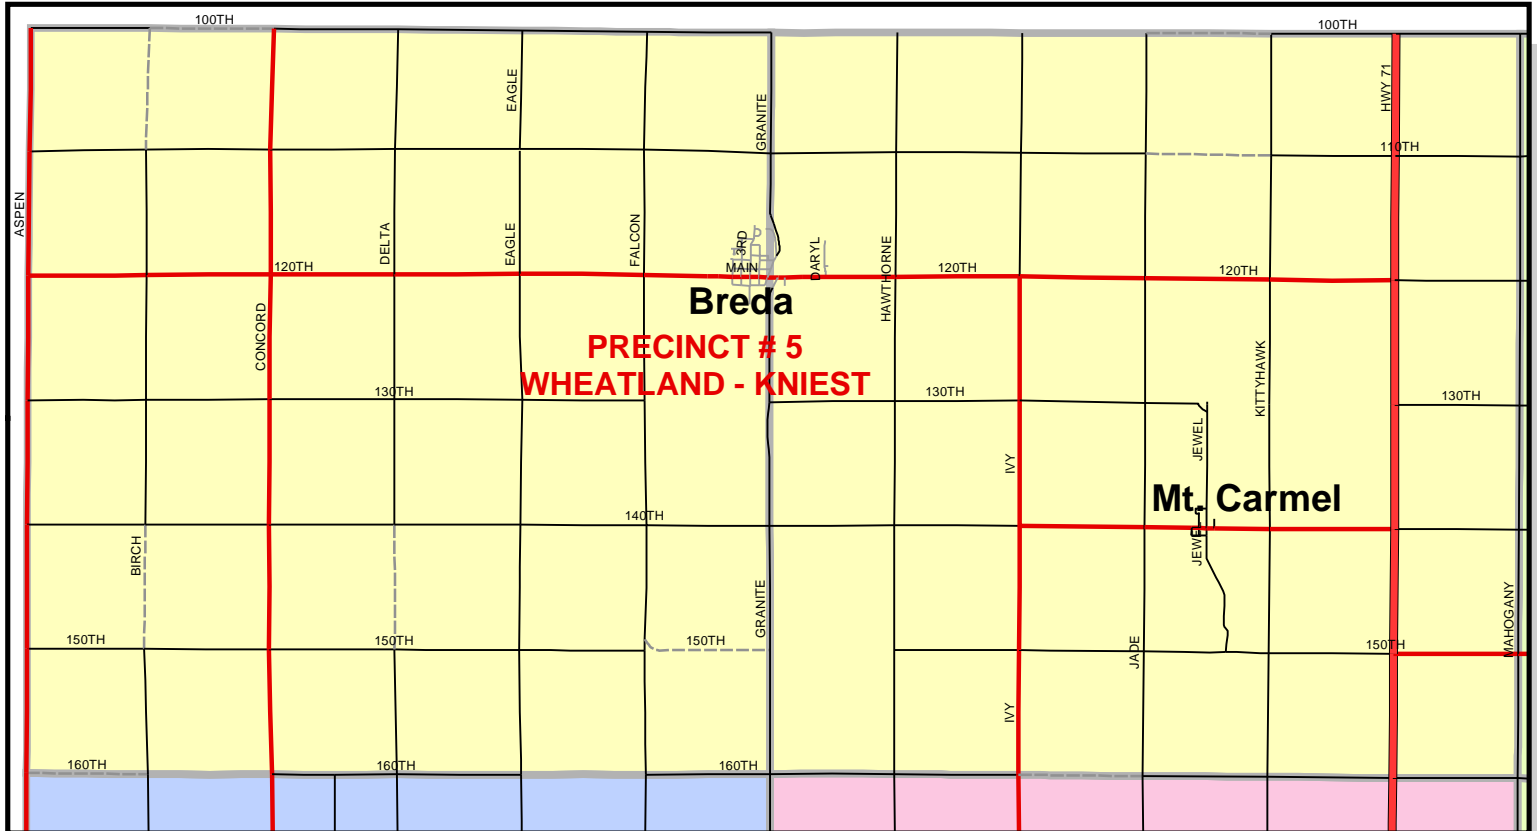

CARROLL COUNTY IOWA VOTING PRECINCTS

Legend

Voting Precincts

Name

- Arcadia
- Carroll Ward 1
- North Half Maple River & Carroll Ward 2
- South Half of Maple River & Carroll Ward 3
- Carroll Ward 4
- Eden
- Ewoldt
- Glidden - Richland
- Pleasant Valley - Newton
- Sheridan - Grant - Jasper
- Union
- Washington-Roselle
- Wheatland-Kniest