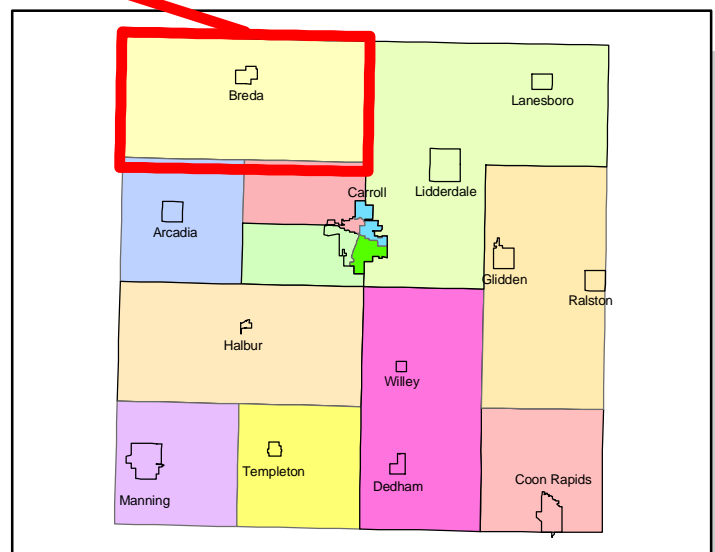

CARROLL COUNTY IOWA VOTING PRECINCTS

Legend

Voting Precincts

Name

- Arcadia
- Carroll Ward 1
- North Half Maple River & Carroll Ward 2
- South Half of Maple River & Carroll Ward 3
- Carroll Ward 4
- Eden
- Ewoldt
- Glidden - Richland
- Pleasant Valley - Newton
- Sheridan - Grant - Jasper
- Union
- Washington-Roselle
- Wheatland-Kniest