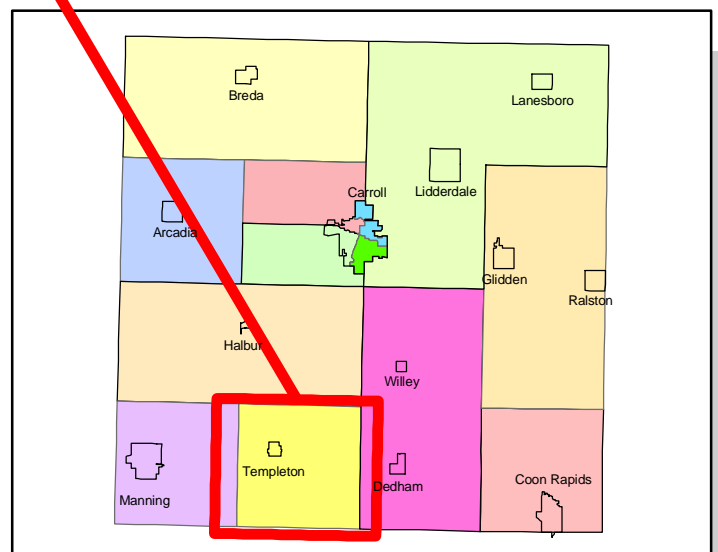

CARROLL COUNTY IOWA VOTING PRECINCTS

Legend

Voting Precincts

Name

- Arcadia
- Carroll Ward 1
- North Half Maple River & Carroll Ward 2
- South Half of Maple River & Carroll Ward 3
- Carroll Ward 4
- Eden
- Ewoldt
- Glidden - Richland
- Pleasant Valley - Newton
- Sheridan - Grant - Jasper
- Union
- Washington-Roselle
- Wheatland-Kniest