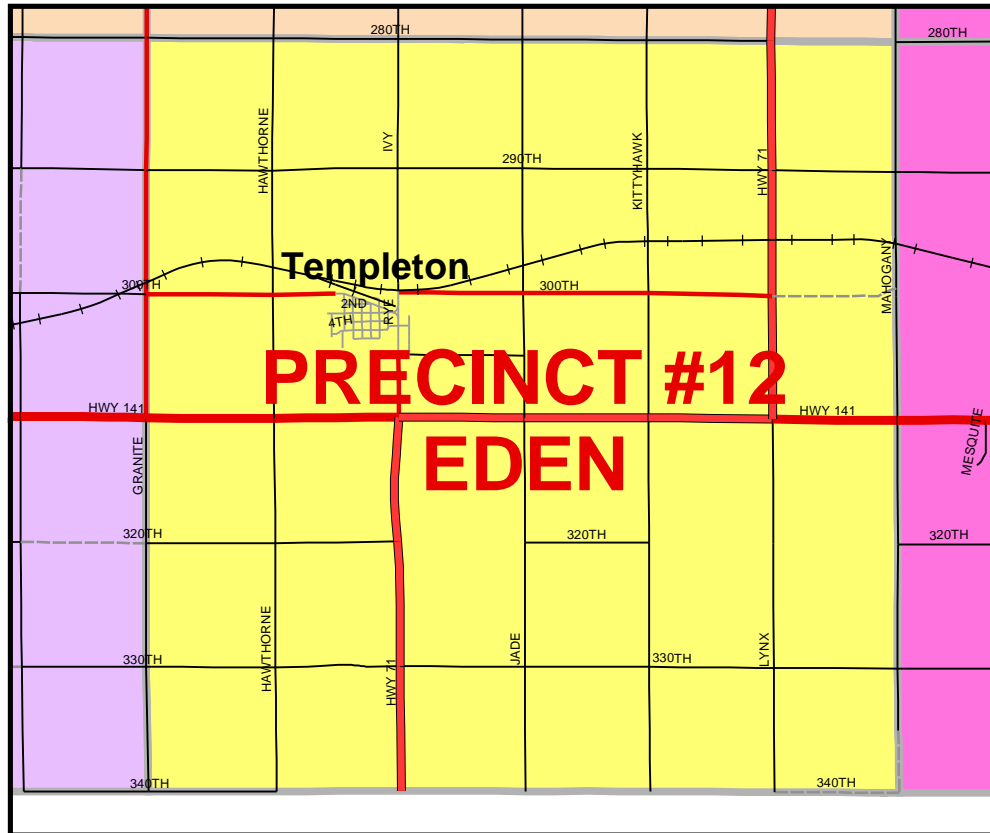

CARROLL COUNTY IOWA VOTING PRECINCTS

Legend

Voting Precincts

Name

- Arcadia
- Carroll Ward 1
- North Half Maple River & Carroll Ward 2
- South Half of Maple River & Carroll Ward 3
- Carroll Ward 4
- Eden
- Ewoldt
- Glidden - Richland
- Pleasant Valley - Newton
- Sheridan - Grant - Jasper
- Union
- Washington-Roselle
- Wheatland-Kniest