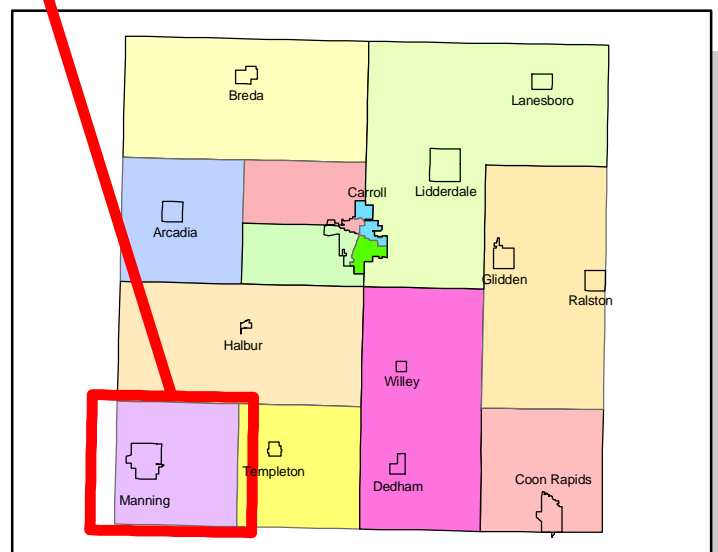

CARROLL COUNTY IOWA VOTING PRECINCTS

Legend

Voting Precincts

Name

- Arcadia
- Carroll Ward 1
- North Half Maple River & Carroll Ward 2
- South Half of Maple River & Carroll Ward 3
- Carroll Ward 4
- Eden
- Ewoldt
- Glidden - Richland
- Pleasant Valley - Newton
- Sheridan - Grant - Jasper
- Union
- Washington-Roselle
- Wheatland-Kniest