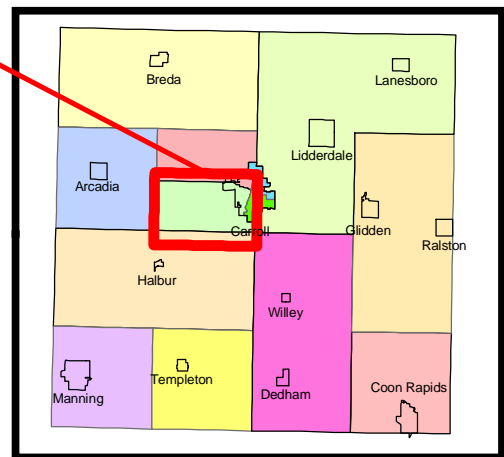

CARROLL COUNTY IOWA VOTING PRECINCTS

Legend

Voting Precincts

Name

- Arcadia
- Carroll Ward 1
- North Half Maple River & Carroll Ward 2
- South Half of Maple River & Carroll Ward 3
- Carroll Ward 4
- Eden
- Ewoldt
- Glidden - Richland
- Pleasant Valley - Newton
- Sheridan - Grant - Jasper
- Union
- Washington-Roselle
- Wheatland-Kniest