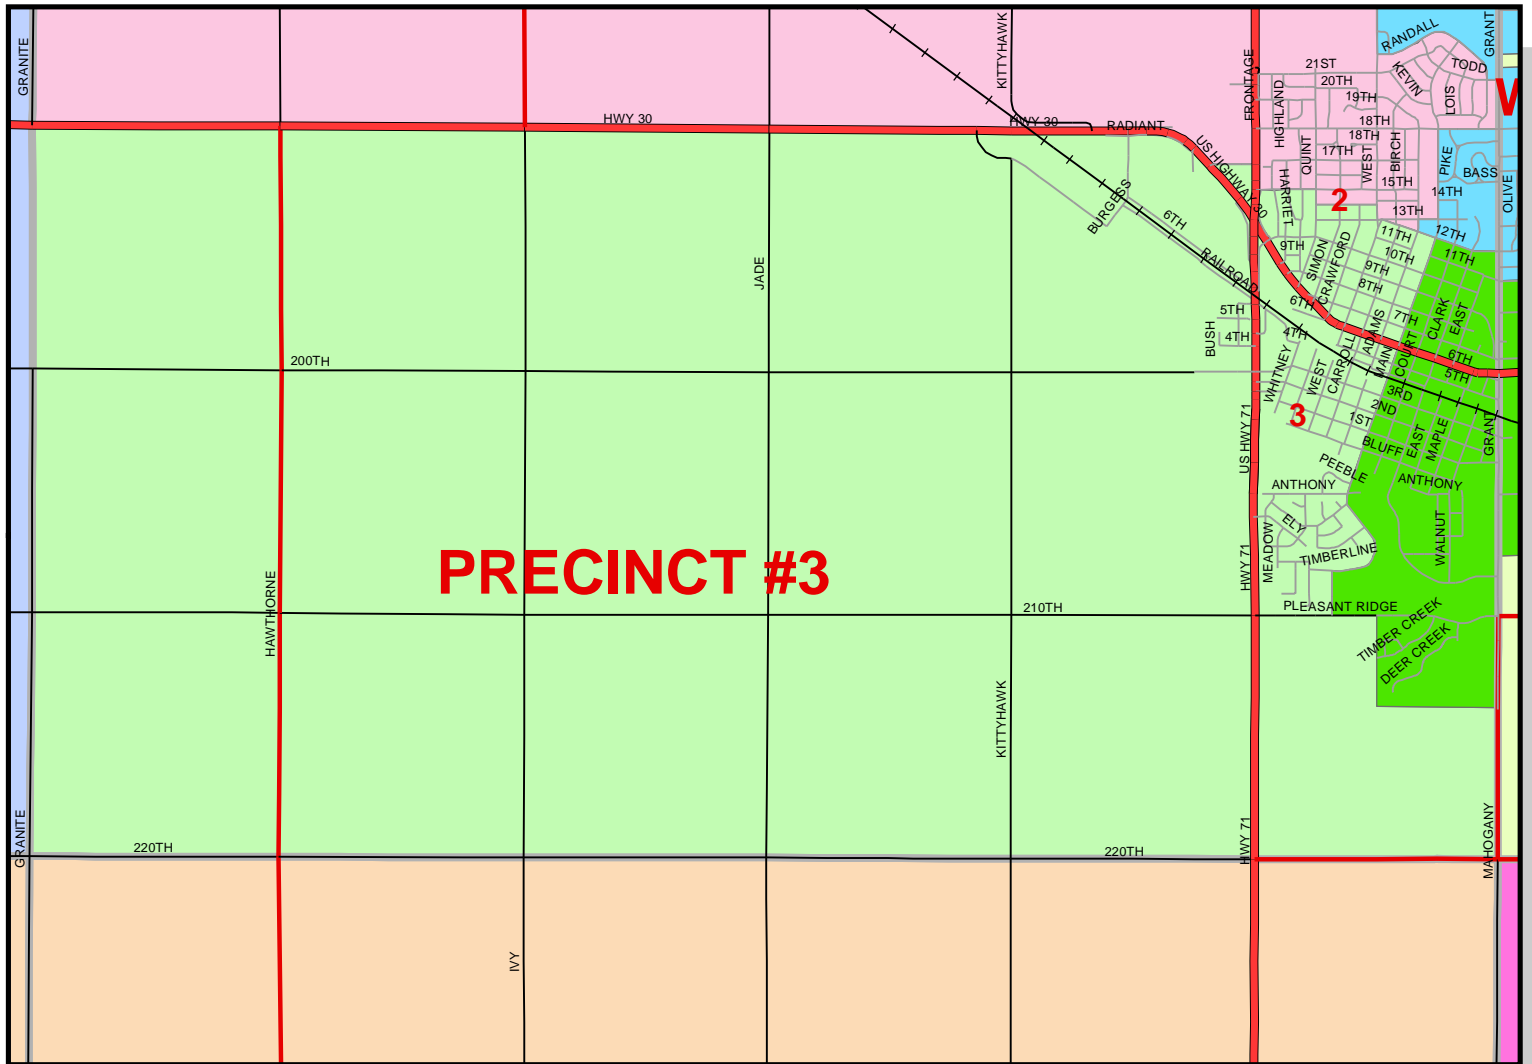

CARROLL COUNTY IOWA VOTING PRECINCTS

Legend

Voting Precincts

Name

- Arcadia
- Carroll Ward 1
- North Half Maple River & Carroll Ward 2
- South Half of Maple River & Carroll Ward 3
- Carroll Ward 4
- Eden
- Ewoldt
- Glidden - Richland
- Pleasant Valley - Newton
- Sheridan - Grant - Jasper
- Union
- Washington-Roselle
- Wheatland-Kniest