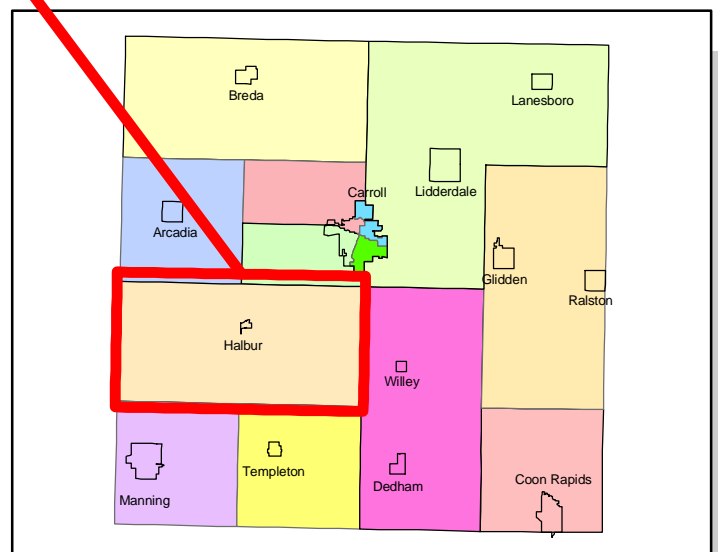

# CARROLL COUNTY IOWA VOTING PRECINCTS

## Legend

### Voting Precincts

#### Name

- Arcadia
- Carroll Ward 1
- North Half Maple River & Carroll Ward 2
- South Half of Maple River & Carroll Ward 3
- Carroll Ward 4
- Eden
- Ewoldt
- Glidden - Richland
- Pleasant Valley - Newton
- Sheridan - Grant - Jasper
- Union
- Washington-Roselle
- Wheatland-Kniest