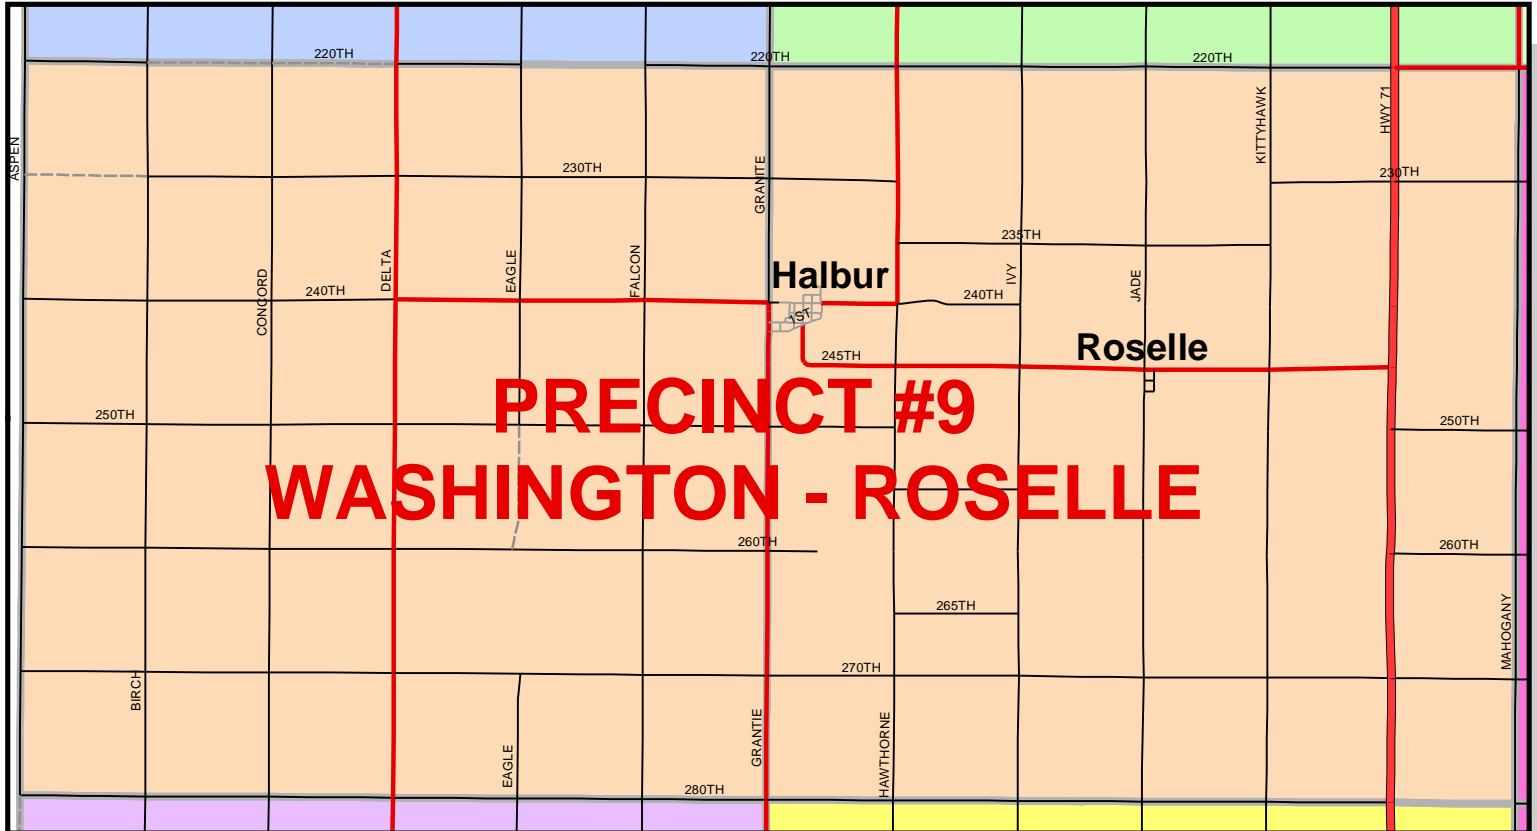

# CARROLL COUNTY IOWA VOTING PRECINCTS

## Legend

### Voting Precincts