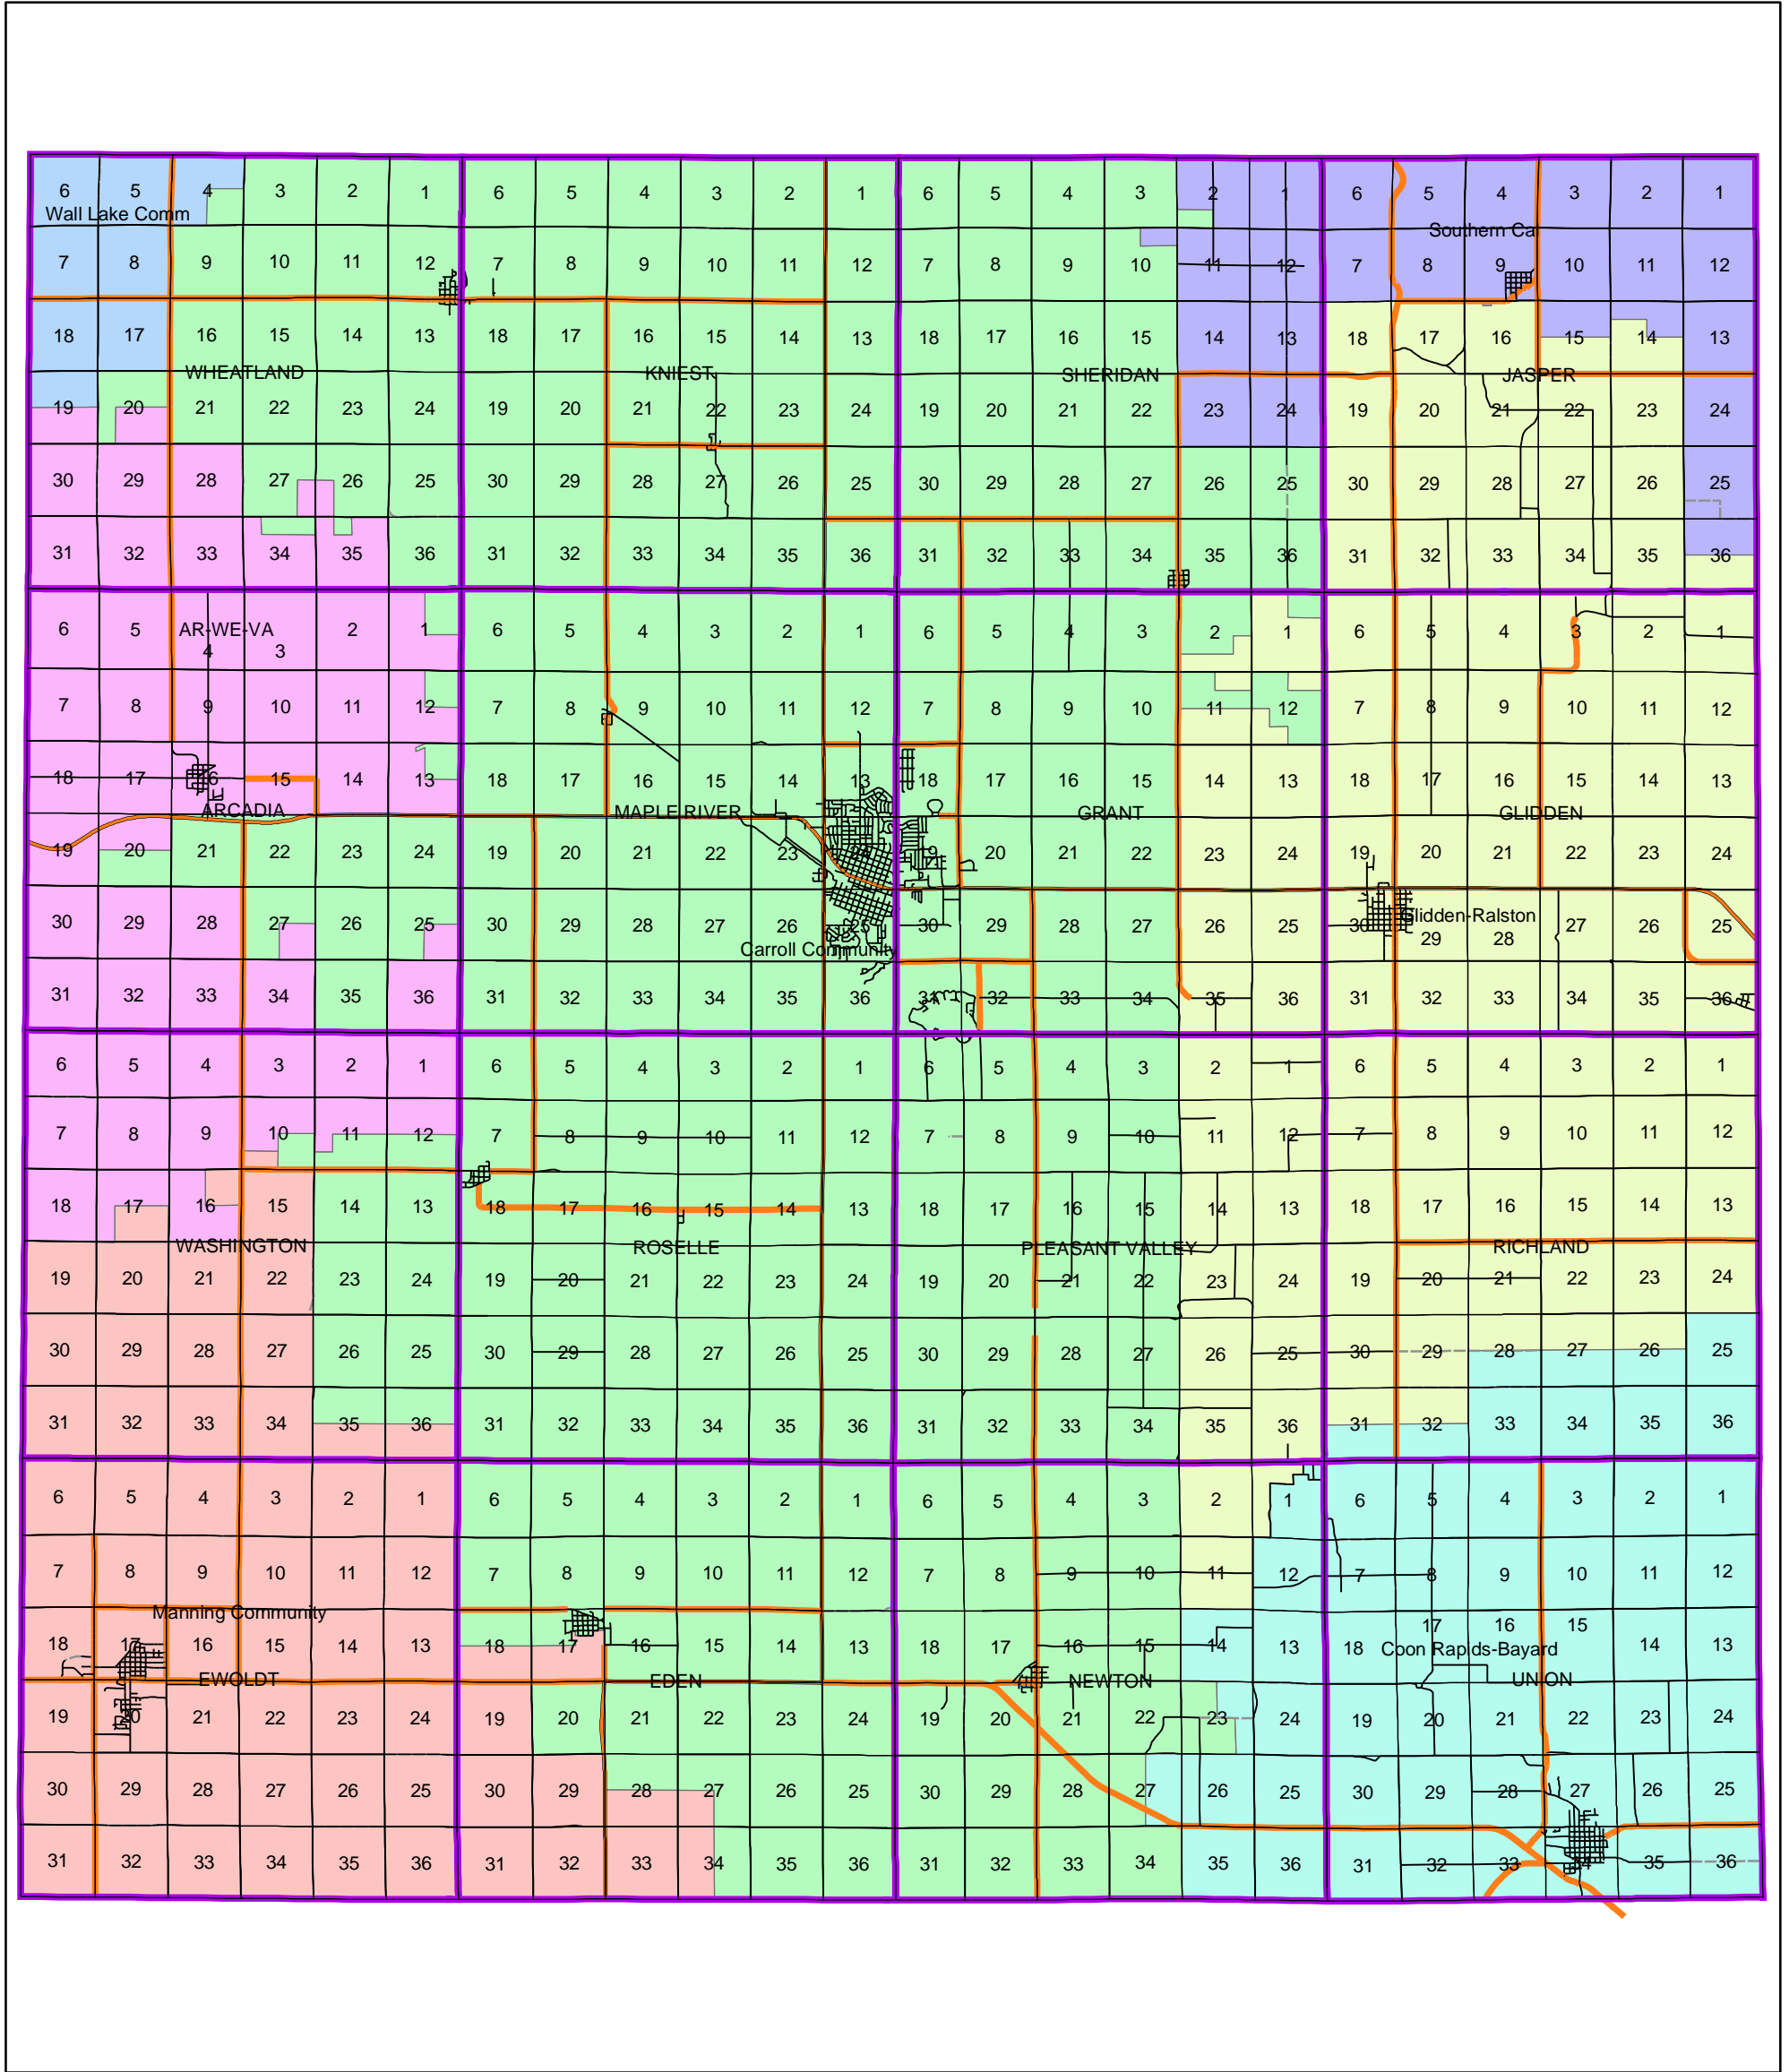

# Carroll County School District Map

## Legend

### School Districts

#### Name

- AR-WE-VA
- Carroll Community
- Coon Rapids-Bayard
- Glidden-Ralston
- Manning Community
- Southern Cal
- Wall Lake Comm