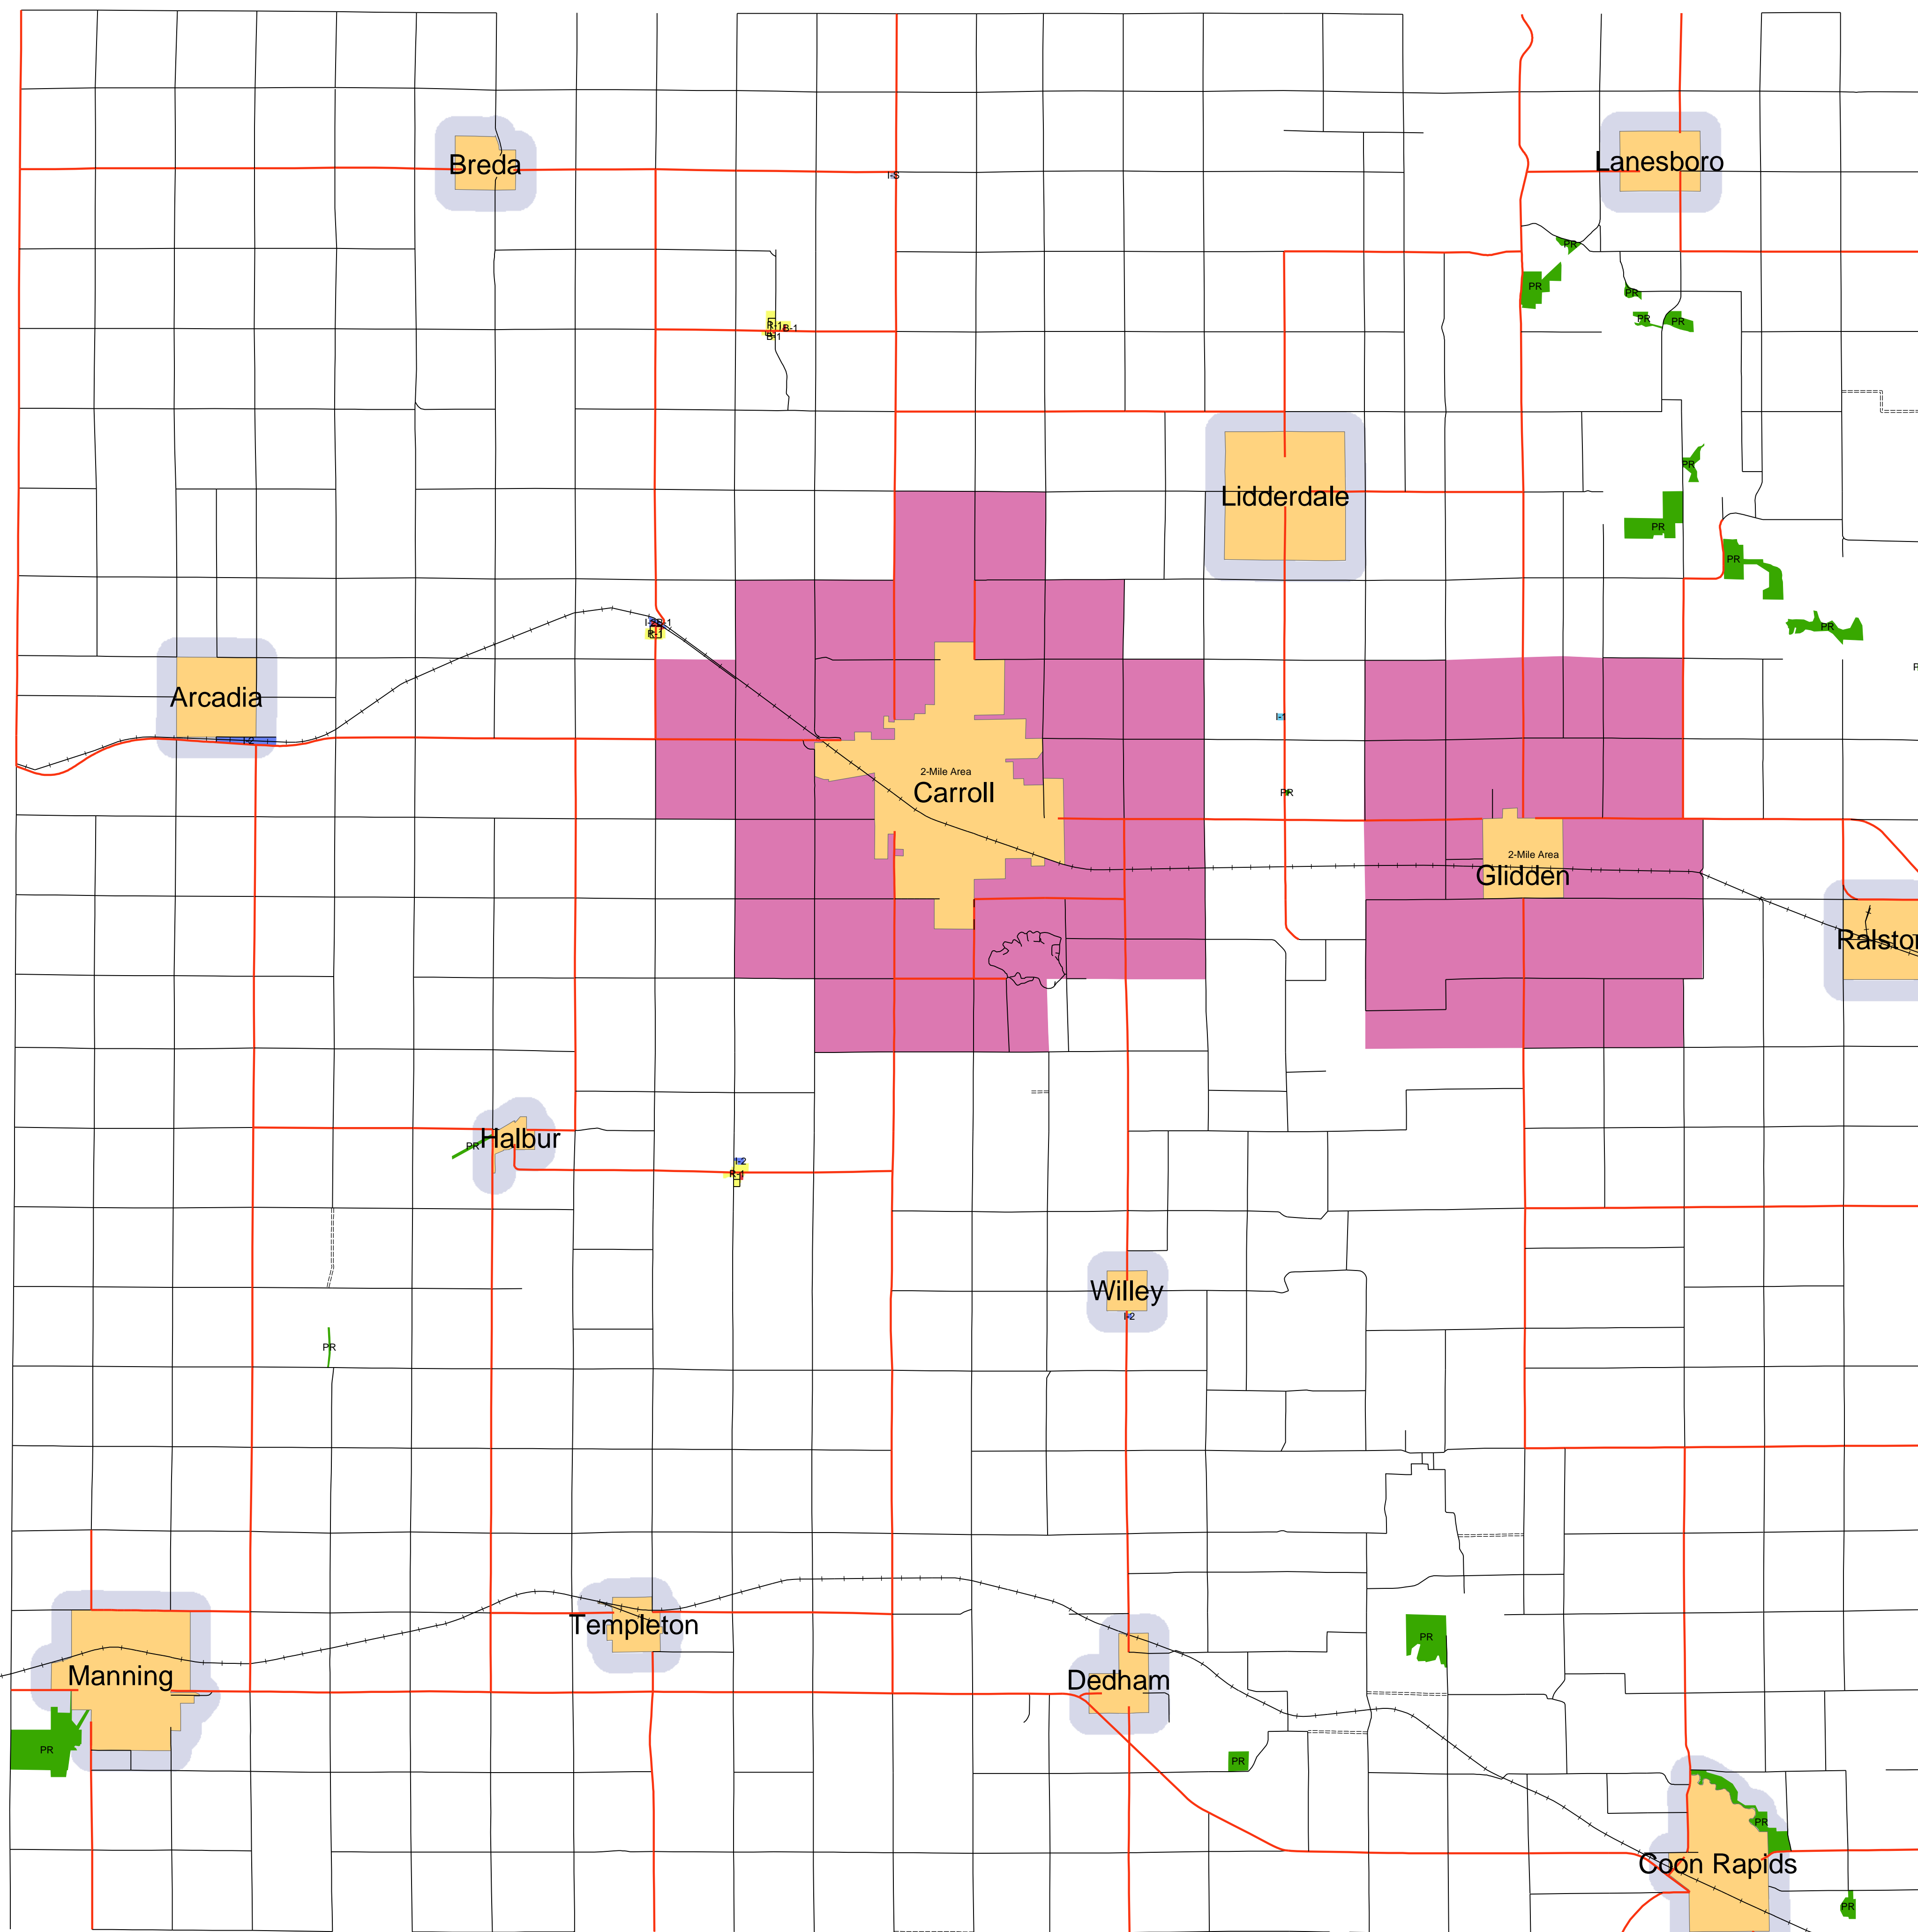

Carroll County Zoning Map February 26, 2003

Legend

- UT_District
- Corporate Limits
- 2-Mile Area
- B-1
- I-1
- I-2
- I-S
- PR
- R-1

Disclaimer:
 These maps do not represent a professional survey.
 The mapping data has been abstracted to only contain the information required for local government purposes.
YOU SHOULD ALWAYS USE THE ORIGINAL RECORDED DOCUMENTS TO ANSWER LEGAL AND SURVEY QUESTIONS.
 No liability (either expressed or implied) for the accuracy of the data delineated herein is assumed by Carroll County, the Carroll County Assessor, Carroll County Information Technology Department or their employees.
 The Carroll County data is provided for demonstration purposes only and may not be distributed without prior written permission from Carroll County.